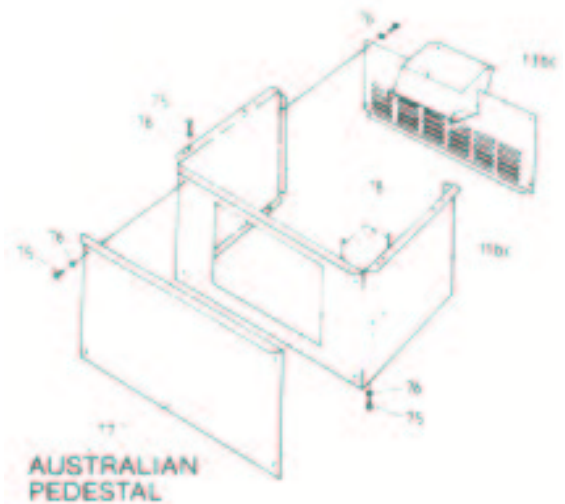

### COLORADO

Item No	Part No	Description	Qty	Item No	Part No	Description	Qty
1	984882	Panel, Flue Support - Coffee	1	35	585458	Spring, Spacer	2
1a	984161	Panel, Flue Support - Grey	1	36	984837	Tube, Secondary Air	1
2	984081	Panel Assy, Top - Tan	1	37	585710	Cap, Secondary Air	1
2a	984136	Panel Assy, Top - Grey	1	38	984840	Duct, Secondary Air	1
3	984070	Trim, Top Frame - Gold	1	39	984423	Bracket, Air Inlet	2
3a	984194	Trim, Top Frame - Silver	1	40	985467	Rap, Air Control	1
4	501767	Rivet, Pop	8	41	585490	Spring, Air Control	1
5	584581	Badge, Masport - Gold	1	42	985470	Lever, Air Control	1
5a	585581	Badge, Masport - Silver	1	43	584580	Knob-Control	1
6	503381	Spire, Push Fix	2	44	984573	Pin, Door Catch	1
7	984096	Panel, LH Side - Tan	1	45	984044	Panel, Side Brace - Coffee	2
7a	984147	Panel, LH Side - Grey	1	45a	984240	Panel, Side Brace - Grey	2
8	984093	Panel, RH Side - Tan	1	46	984596	Hinge Assembly	1
8a	984149	Panel, RH Side - Grey	1	47	984765	Door Handle Assy, Catch	1
9	984883	Panel, Back - Coffee	1	48	984748	Spindle, Door Catch	1
9a	984165	Panel, Back - Grey	1	49	500463	Washer	2
10	984875	Panel, Front - Coffee	1	50	984571	Latch, Door	1
10a	984158	Panel, Front - Grey	1	51	001063	Washer	2
10b	584190	Badge, Colorado - Silver	1	52	501683	Nut	1
10c	584198	Badge, Colorado - Gold	1	53	984595	Frame, Door - Coffee	1
10d	984197	Trim, Front Panel - Gold	1	53a	984512	Frame, Door - Grey	1
10e	984195	Trim, Front Panel - Silver	1	54	584591	Glass Only (Obsolete)	1
11	985696	Pedestal - Coffee	1	55	984586	Kit, Seal for Glass	1
11a	984291	Pedestal - Grey	1	56	984566	Retainer, Glass	1
1b	984269	Pedestal - Coffee (Aust)	1	57	984772	Rope	1
11c	984266	Pedestal - Grey (Aust)	1	58	502125	Nut, M5	2
12	984021	Foot Assembly - Coffee	1	59	503265	Nut, M6	1
12a	984520	Foot Assembly - Grey	1	60	501703	Washer	2
13	985695	Backplate, Pedestal - Coffee	1	61	501859	Bolt	1
13a	984290	Backplate, Pedestal - Grey	1	62	30989	Nut, M8	1
13b	984270	Panel, Fan - Coffee (Aust)	1	63	984773	Brace	1
13c	984267	Panel, Fan - Grey (Aust)	1	64	501606	Washer	1
14	985463	Trim, LH Pedestal - Gold	1	65	501842	Bolt	1
14a	984191	Trim, LH Pedestal - Silver	1	66	503259	Screw	14
15	985464	Trim, RH Pedestal - Gold	1	67	501962	Screw	4
15a	984192	Trim, RH Pedestal - Silver	1	68	501682	Nut, M6	12
16	985465	Trim, Front Pedestal - Gold	1	69	500210	Washer, Spring	1
16a	984193	Trim, Front Pedestal - Silver	1	70	503331	Screw	4
17	984818	Heatshield, Side	2	71	501959	Screw	5
18	984819	Heatshield, Back	1	72	503146	Screw	8
19	984051	Heatshield, Bottom	1	73	984672	Bush, Pivot	1
19a	985674	Heatshield, Bottom (Aust)	1	74	503388	Nut, Spire (Incl. with 7 & 8)	4
20	984816	Bracket, Mounting	2	75	503370	Screw (Aust)	13
21	984284	Firebox, Top (Late)	1	76	503371	Washer (Aust)	18
21a	984552	Firebox, Top (Early)	1	77	984268	Cover, Pedestal Plate - Coffee (Aust)	1
22	984281	Firebox, LH Side (Late)	1	77a	984265	Cover, Pedestal Plate - Grey (Aust)	1
22a	985459	Firebox, LH Side (Early)	1	78	984258	Switch, Guard - Coffee (Aust)	1
23	984282	Firebox, RH Side (Late)	1	<b>NOT ILLUSTRATED</b>			
23a	985551	Firebox, RH Side (Early)	1	985327	Door Assy - Coffee (Incl Frame & Glass)	1	
24	984285	Firebox, Back (Late)	1	985584	Door Frame - Grey (Incl Frame & Glass)	1	
24a	985553	Firebox, Back (Early)	1	984120	Trim Assembly - Gold	1	
25	984287	Firebox, Front (Late)	1	984125	Trim Assembly - Silver	1	
25a	984800	Firebox, Front (Early)	1	984655	Glass and Seal (Incl No's 54 & 55)	1	
26	984279	Firebox, Bottom (Late)	1	984337	Firebox Assembly	1	
26a	984802	Firebox, Bottom (Early)	1	503370	Screw, Self Tap 10 x.5	6	
27	984439	Baffle, Ceiling	1	585415	Water Coil (Lion)	1	
28	984440	Baffle, Wall	1	984320	Spacer-Air Control Rap	1	
29	984090	Plug Assembly	2	984518	Panel Assy, Front - Grey	1	
30	501602	Nut	6	984519	Panel Assy, Front - Coffee	1	
31	502093	Washer, Flat	2				
32	501598	Screw M8 x 25	2				
33	984598	Rod, Tie	4				
34	501682	Nut	12				