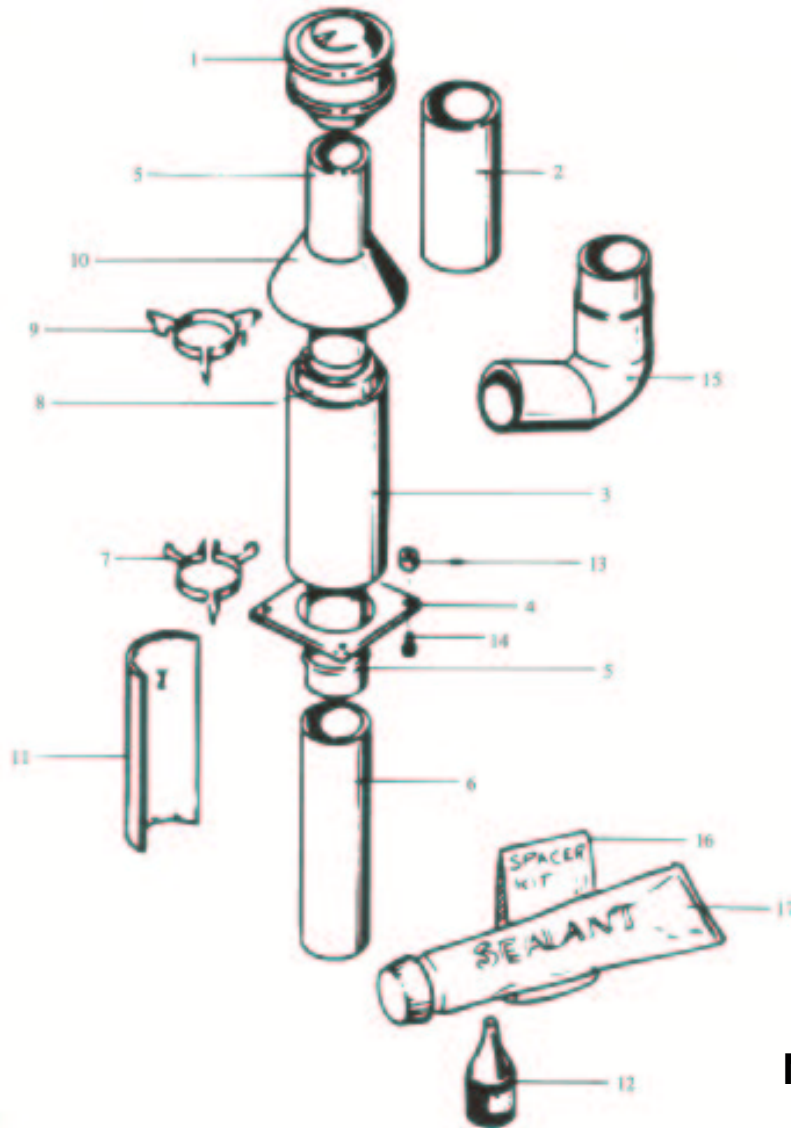

### COLORADO

Item No	Part No	Description	Qty	Item No	Part No	Description	Qty
1	984882	Panel, Flue Support - Coffee	1	35	585458	Spring, Spacer	2
1a	984161	Panel, Flue Support - Grey	1	36	984837	Tube, Secondary Air	1
2	984081	Panel Assy, Top - Tan	1	37	585710	Cap, Secondary Air	1
2a	984136	Panel Assy, Top - Grey	1	38	984840	Duct, Secondary Air	1
3	984070	Trim, Top Frame - Gold	1	39	984423	Bracket, Air Inlet	2
3a	984194	Trim, Top Frame - Silver	1	40	985467	Rap, Air Control	1
4	501767	Rivet, Pop	8	41	585490	Spring, Air Control	1
5	584581	Badge, Masport - Gold	1	42	985470	Lever, Air Control	1
5a	585581	Badge, Masport - Silver	1	43	584580	Knob-Control	1
6	503381	Spire, Push Fix	2	44	984573	Pin, Door Catch	1
7	984096	Panel, LH Side - Tan	1	45	984044	Panel, Side Brace - Coffee	2
7a	984147	Panel, LH Side - Grey	1	45a	984240	Panel, Side Brace - Grey	2
8	984093	Panel, RH Side - Tan	1	46	984596	Hinge Assembly	1
8a	984149	Panel, RH Side - Grey	1	47	984765	Door Handle Assy, Catch	1
9	984883	Panel, Back - Coffee	1	48	984748	Spindle, Door Catch	1
9a	984165	Panel, Back - Grey	1	49	500463	Washer	2
10	984875	Panel, Front - Coffee	1	50	984571	Latch, Door	1
10a	984158	Panel, Front - Grey	1	51	001063	Washer	2
10b	584190	Badge, Colorado - Silver	1	52	501683	Nut	1
10c	584198	Badge, Colorado - Gold	1	53	984595	Frame, Door - Coffee	1
10d	984197	Trim, Front Panel - Gold	1	53a	984512	Frame, Door - Grey	1
10e	984195	Trim, Front Panel - Silver	1	54	584591	Glass Only (Obsolete)	1
11	985696	Pedestal - Coffee	1	55	984586	Kit, Seal for Glass	1
11a	984291	Pedestal - Grey	1	56	984566	Retainer, Glass	1
1b	984269	Pedestal - Coffee (Aust)	1	57	984772	Rope	1
11c	984266	Pedestal - Grey (Aust)	1	58	502125	Nut, M5	2
12	984021	Foot Assembly - Coffee	1	59	503265	Nut, M6	1
12a	984520	Foot Assembly - Grey	1	60	501703	Washer	2
13	985695	Backplate, Pedestal - Coffee	1	61	501859	Bolt	1
13a	984290	Backplate, Pedestal - Grey	1	62	30989	Nut, M8	1
13b	984270	Panel, Fan - Coffee (Aust)	1	63	984773	Brace	1
13c	984267	Panel, Fan - Grey (Aust)	1	64	501606	Washer	1
14	985463	Trim, LH Pedestal - Gold	1	65	501842	Bolt	1
14a	984191	Trim, LH Pedestal - Silver	1	66	503259	Screw	14
15	985464	Trim, RH Pedestal - Gold	1	67	501962	Screw	4
15a	984192	Trim, RH Pedestal - Silver	1	68	501682	Nut, M6	12
16	985465	Trim, Front Pedestal - Gold	1	69	500210	Washer, Spring	1
16a	984193	Trim, Front Pedestal - Silver	1	70	503331	Screw	4
17	984818	Heatshield, Side	2	71	501959	Screw	5
18	984819	Heatshield, Back	1	72	503146	Screw	8
19	984051	Heatshield, Bottom	1	73	984672	Bush, Pivot	1
19a	985674	Heatshield, Bottom (Aust)	1	74	503388	Nut, Spire (Incl. with 7 & 8)	4
20	984816	Bracket, Mounting	2	75	503370	Screw (Aust)	13
21	984284	Firebox, Top (Late)	1	76	503371	Washer (Aust)	18
21a	984552	Firebox, Top (Early)	1	77	984268	Cover, Pedestal Plate - Coffee (Aust)	1
22	984281	Firebox, LH Side (Late)	1	77a	984265	Cover, Pedestal Plate - Grey (Aust)	1
22a	985459	Firebox, LH Side (Early)	1	78	984258	Switch, Guard - Coffee (Aust)	1
23	984282	Firebox, RH Side (Late)	1	<b>NOT ILLUSTRATED</b>			
23a	985551	Firebox, RH Side (Early)	1	985327	Door Assy - Coffee (Incl Frame & Glass)	1	
24	984285	Firebox, Back (Late)	1	985584	Door Frame - Grey (Incl Frame & Glass)	1	
24a	985553	Firebox, Back (Early)	1	984120	Trim Assembly - Gold	1	
25	984287	Firebox, Front (Late)	1	984125	Trim Assembly - Silver	1	
25a	984800	Firebox, Front (Early)	1	984655	Glass and Seal (Incl No's 54 & 55)	1	
26	984279	Firebox, Bottom (Late)	1	984337	Firebox Assembly	1	
26a	984802	Firebox, Bottom (Early)	1	503370	Screw, Self Tap 10 x.5	6	
27	984439	Baffle, Ceiling	1	585415	Water Coil (Lion)	1	
28	984440	Baffle, Wall	1	984320	Spacer-Air Control Rap	1	
29	984090	Plug Assembly	2	984518	Panel Assy, Front - Grey	1	
30	501602	Nut	6	984519	Panel Assy, Front - Coffee	1	
31	502093	Washer, Flat	2				
32	501598	Screw M8 x 25	2				
33	984598	Rod, Tie	4				
34	501682	Nut	12				