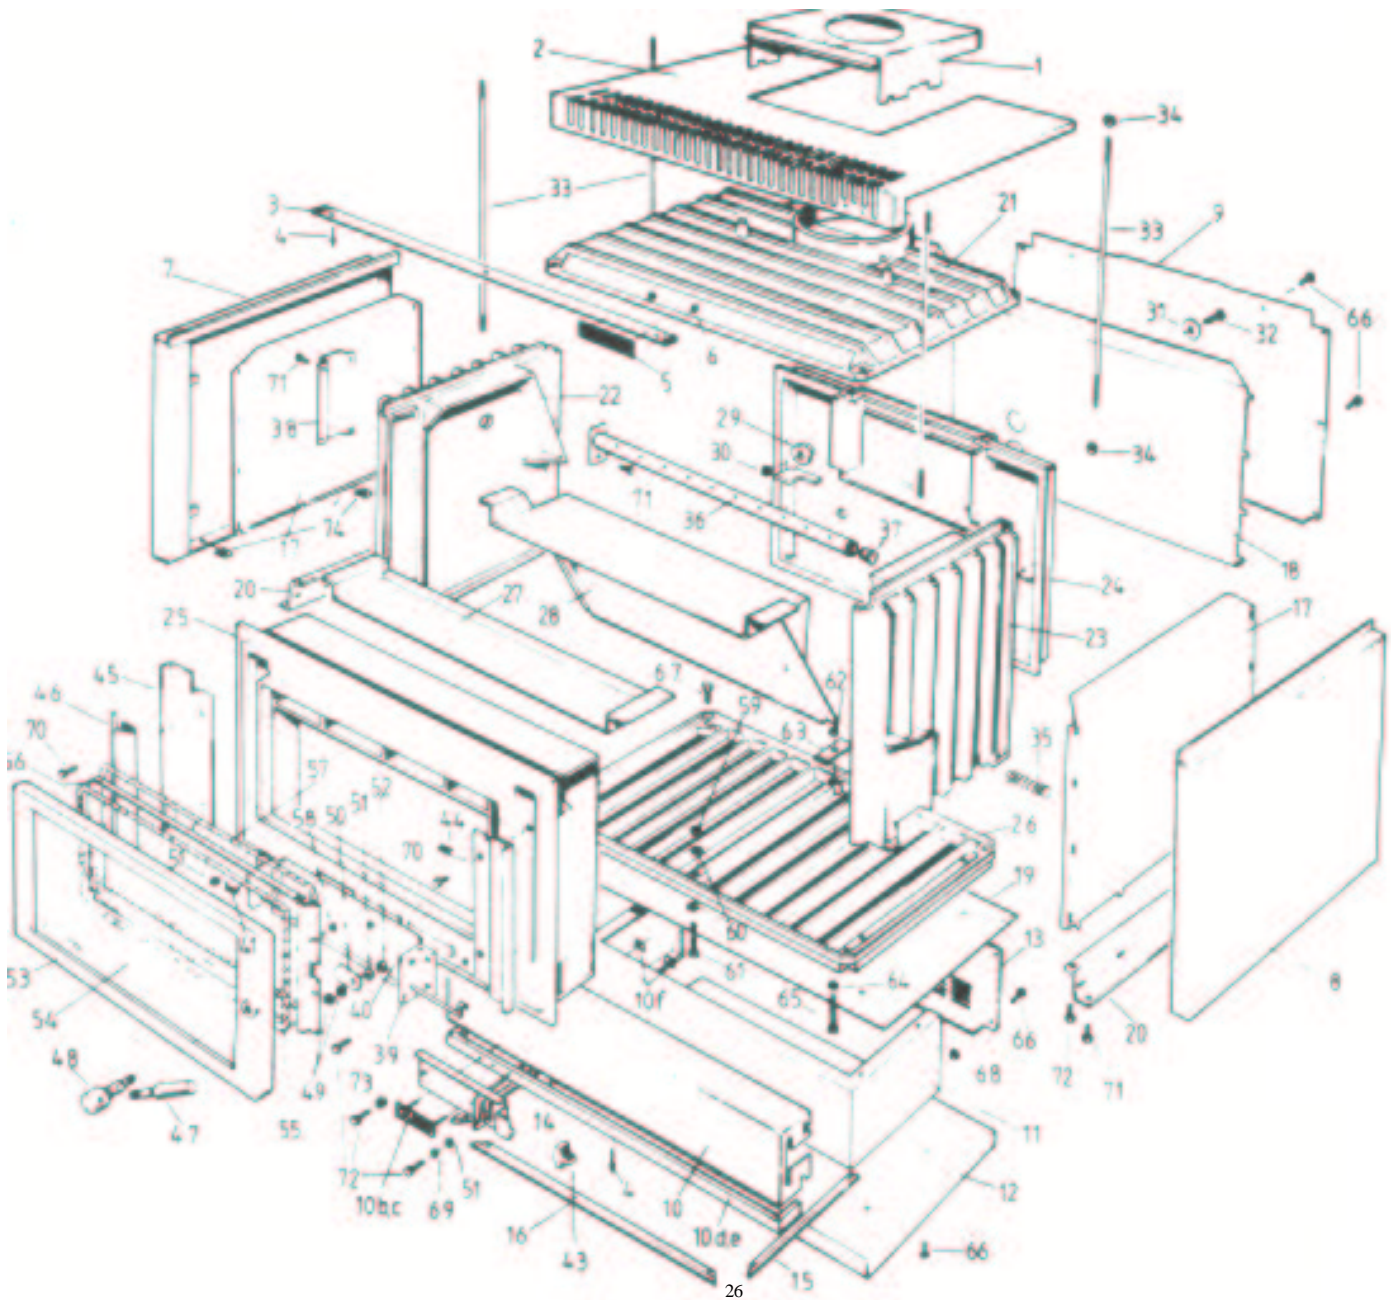

### COLORADO

Item No	Part No	Description	Qty	Item No	Part No	Description	Qty
1	984882	Panel, Flue Support - Coffee	1	35	585458	Spring, Spacer	2
1a	984161	Panel, Flue Support - Grey	1	36	984837	Tube, Secondary Air	1
2	984081	Panel Assy, Top - Tan	1	37	585710	Cap, Secondary Air	1
2a	984136	Panel Assy, Top - Grey	1	38	984840	Duct, Secondary Air	1
3	984070	Trim, Top Frame - Gold	1	39	984423	Bracket, Air Inlet	2
3a	984194	Trim, Top Frame - Silver	1	40	985467	Rap, Air Control	1
4	501767	Rivet, Pop	8	41	585490	Spring, Air Control	1
5	584581	Badge, Masport - Gold	1	42	985470	Lever, Air Control	1
5a	585581	Badge, Masport - Silver	1	43	584580	Knob-Control	1
6	503381	Spire, Push Fix	2	44	984573	Pin, Door Catch	1
7	984096	Panel, LH Side - Tan	1	45	984044	Panel, Side Brace - Coffee	2
7a	984147	Panel, LH Side - Grey	1	45a	984240	Panel, Side Brace - Grey	2
8	984093	Panel, RH Side - Tan	1	46	984596	Hinge Assembly	1
8a	984149	Panel, RH Side - Grey	1	47	984765	Door Handle Assy, Catch	1
9	984883	Panel, Back - Coffee	1	48	984748	Spindle, Door Catch	1
9a	984165	Panel, Back - Grey	1	49	500463	Washer	2
10	984875	Panel, Front - Coffee	1	50	984571	Latch, Door	1
10a	984158	Panel, Front - Grey	1	51	001063	Washer	2
10b	584190	Badge, Colorado - Silver	1	52	501683	Nut	1
10c	584198	Badge, Colorado - Gold	1	53	984595	Frame, Door - Coffee	1
10d	984197	Trim, Front Panel - Gold	1	53a	984512	Frame, Door - Grey	1
10e	984195	Trim, Front Panel - Silver	1	54	584591	Glass Only (Obsolete)	1
11	985696	Pedestal - Coffee	1	55	984586	Kit, Seal for Glass	1
11a	984291	Pedestal - Grey	1	56	984566	Retainer, Glass	1
1b	984269	Pedestal - Coffee (Aust)	1	57	984772	Rope	1
11c	984266	Pedestal - Grey (Aust)	1	58	502125	Nut, M5	2
12	984021	Foot Assembly - Coffee	1	59	503265	Nut, M6	1
12a	984520	Foot Assembly - Grey	1	60	501703	Washer	2
13	985695	Backplate, Pedestal - Coffee	1	61	501859	Bolt	1
13a	984290	Backplate, Pedestal - Grey	1	62	30989	Nut, M8	1
13b	984270	Panel, Fan - Coffee (Aust)	1	63	984773	Brace	1
13c	984267	Panel, Fan - Grey (Aust)	1	64	501606	Washer	1
14	985463	Trim, LH Pedestal - Gold	1	65	501842	Bolt	1
14a	984191	Trim, LH Pedestal - Silver	1	66	503259	Screw	14
15	985464	Trim, RH Pedestal - Gold	1	67	501962	Screw	4
15a	984192	Trim, RH Pedestal - Silver	1	68	501682	Nut, M6	12
16	985465	Trim, Front Pedestal - Gold	1	69	500210	Washer, Spring	1
16a	984193	Trim, Front Pedestal - Silver	1	70	503331	Screw	4
17	984818	Heatshield, Side	2	71	501959	Screw	5
18	984819	Heatshield, Back	1	72	503146	Screw	8
19	984051	Heatshield, Bottom	1	73	984672	Bush, Pivot	1
19a	985674	Heatshield, Bottom (Aust)	1	74	503388	Nut, Spire (Incl. with 7 & 8)	4
20	984816	Bracket, Mounting	2	75	503370	Screw (Aust)	13
21	984284	Firebox, Top (Late)	1	76	503371	Washer (Aust)	18
21a	984552	Firebox, Top (Early)	1	77	984268	Cover, Pedestal Plate - Coffee (Aust)	1
22	984281	Firebox, LH Side (Late)	1	77a	984265	Cover, Pedestal Plate - Grey (Aust)	1
22a	985459	Firebox, LH Side (Early)	1	78	984258	Switch, Guard - Coffee (Aust)	1
23	984282	Firebox, RH Side (Late)	1	<b>NOT ILLUSTRATED</b>			
23a	985551	Firebox, RH Side (Early)	1	985327	Door Assy - Coffee (Incl Frame & Glass)	1	
24	984285	Firebox, Back (Late)	1	985584	Door Frame - Grey (Incl Frame & Glass)	1	
24a	985553	Firebox, Back (Early)	1	984120	Trim Assembly - Gold	1	
25	984287	Firebox, Front (Late)	1	984125	Trim Assembly - Silver	1	
25a	984800	Firebox, Front (Early)	1	984655	Glass and Seal (Incl No's 54 & 55)	1	
26	984279	Firebox, Bottom (Late)	1	984337	Firebox Assembly	1	
26a	984802	Firebox, Bottom (Early)	1	503370	Screw, Self Tap 10 x.5	6	
27	984439	Baffle, Ceiling	1	585415	Water Coil (Lion)	1	
28	984440	Baffle, Wall	1	984320	Spacer-Air Control Rap	1	
29	984090	Plug Assembly	2	984518	Panel Assy, Front - Grey	1	
30	501602	Nut	6	984519	Panel Assy, Front - Coffee	1	
31	502093	Washer, Flat	2				
32	501598	Screw M8 x 25	2				
33	984598	Rod, Tie	4				
34	501682	Nut	12				